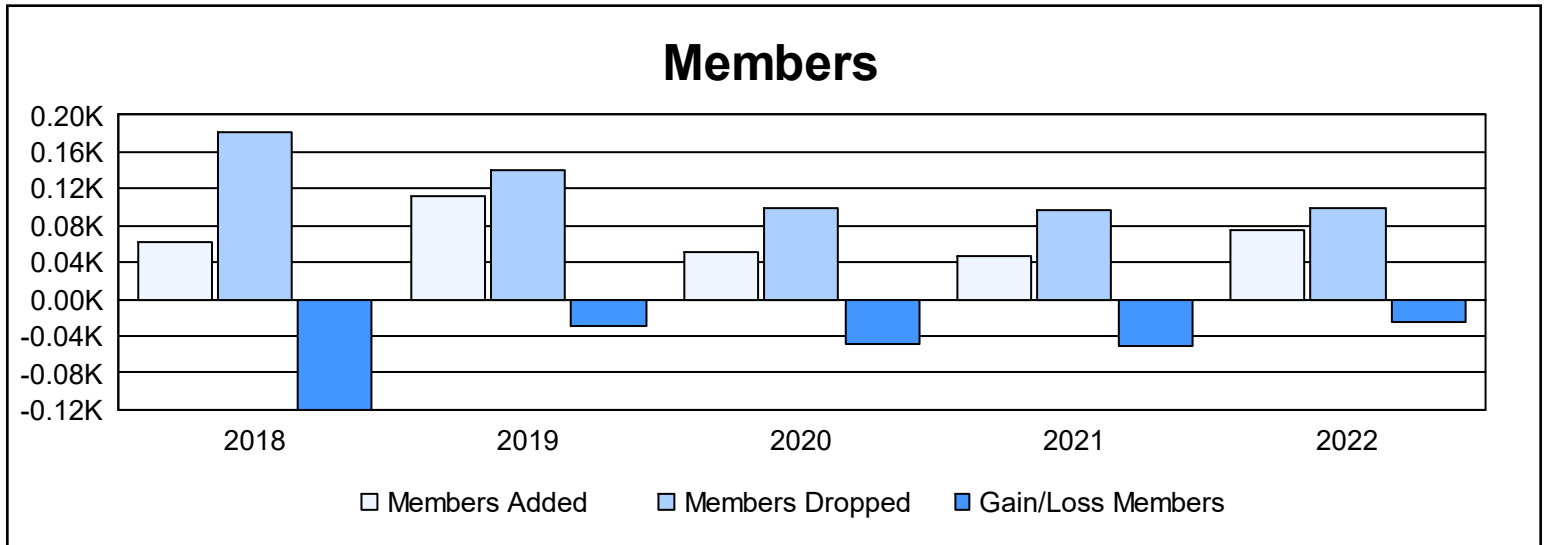

Year	New Clubs	Dropped Clubs	Gain/ Loss Clubs	New Members	Charter Members	Reinstate Members	Transfer Members	Total Member Added	Total Members Dropped	Gain/ Loss Members
2017-2018	0	3	-3	43	0	10	8	61	181	-120
2018-2019	0	2	-2	77	10	5	19	111	140	-29
2019-2020	0	0	0	43	1	2	6	52	100	-48
2020-2021	0	0	0	35	0	7	4	46	96	-50
2021-2022	0	0	0	68	1	2	4	75	99	-24
<b>Average</b>	<b>0</b>	<b>1</b>	<b>-1</b>	<b>53</b>	<b>2</b>	<b>5</b>	<b>8</b>	<b>69</b>	<b>123</b>	<b>-54</b>

### Membership Composition June 2022 Cumulative