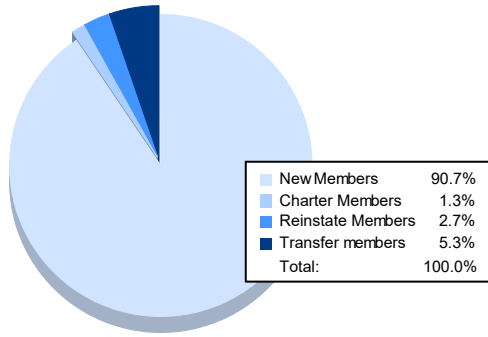

Year	New Clubs	Dropped Clubs	Gain/ Loss Clubs	New Members	Charter Members	Reinstate Members	Transfer Members	Total Member Added	Total Members Dropped	Gain/ Loss Members
2017-2018	0	3	-3	43	0	10	8	61	181	-120
2018-2019	0	2	-2	77	10	5	19	111	140	-29
2019-2020	0	0	0	43	1	2	6	52	100	-48
2020-2021	0	0	0	35	0	7	4	46	96	-50
2021-2022	0	0	0	68	1	2	4	75	99	-24
<b>Average</b>	<b>0</b>	<b>1</b>	<b>-1</b>	<b>53</b>	<b>2</b>	<b>5</b>	<b>8</b>	<b>69</b>	<b>123</b>	<b>-54</b>

### Membership Composition June 2022 Cumulative