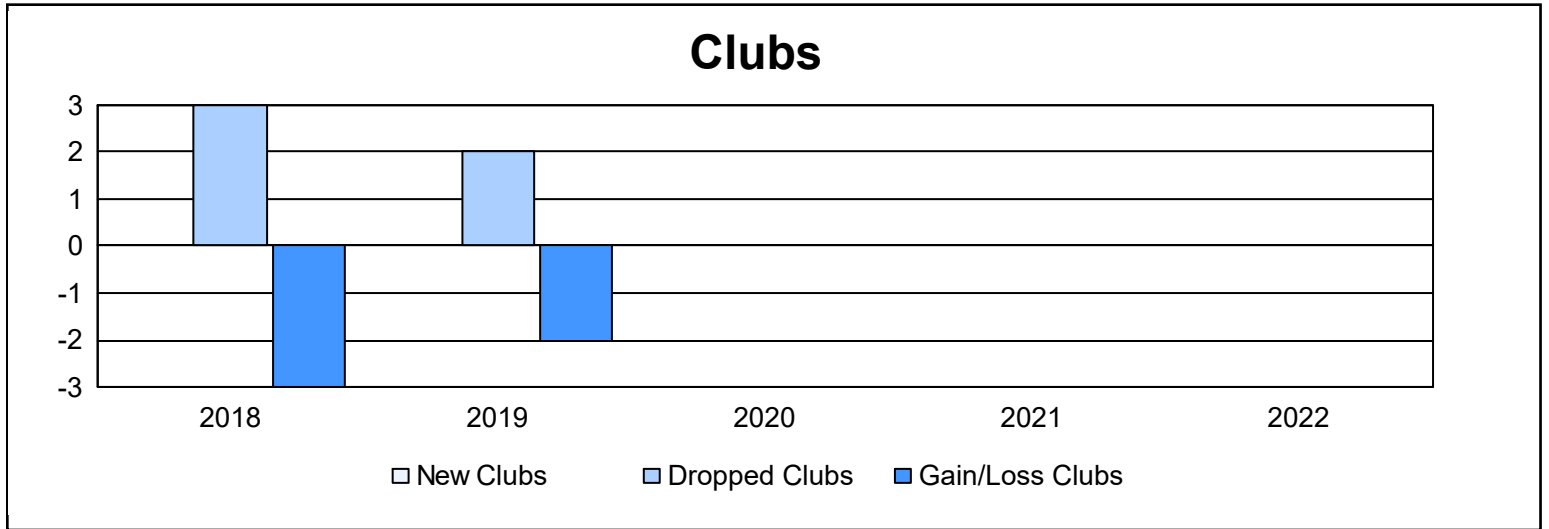

Year	New Clubs	Dropped Clubs	Gain/ Loss Clubs	New Members	Charter Members	Reinstate Members	Transfer Members	Total Member Added	Total Members Dropped	Gain/ Loss Members
2017-2018	0	3	-3	43	0	10	8	61	181	-120
2018-2019	0	2	-2	77	10	5	19	111	140	-29
2019-2020	0	0	0	43	1	2	6	52	100	-48
2020-2021	0	0	0	35	0	7	4	46	96	-50
2021-2022	0	0	0	68	1	2	4	75	99	-24
<b>Average</b>	<b>0</b>	<b>1</b>	<b>-1</b>	<b>53</b>	<b>2</b>	<b>5</b>	<b>8</b>	<b>69</b>	<b>123</b>	<b>-54</b>

### Membership Composition June 2022 Cumulative